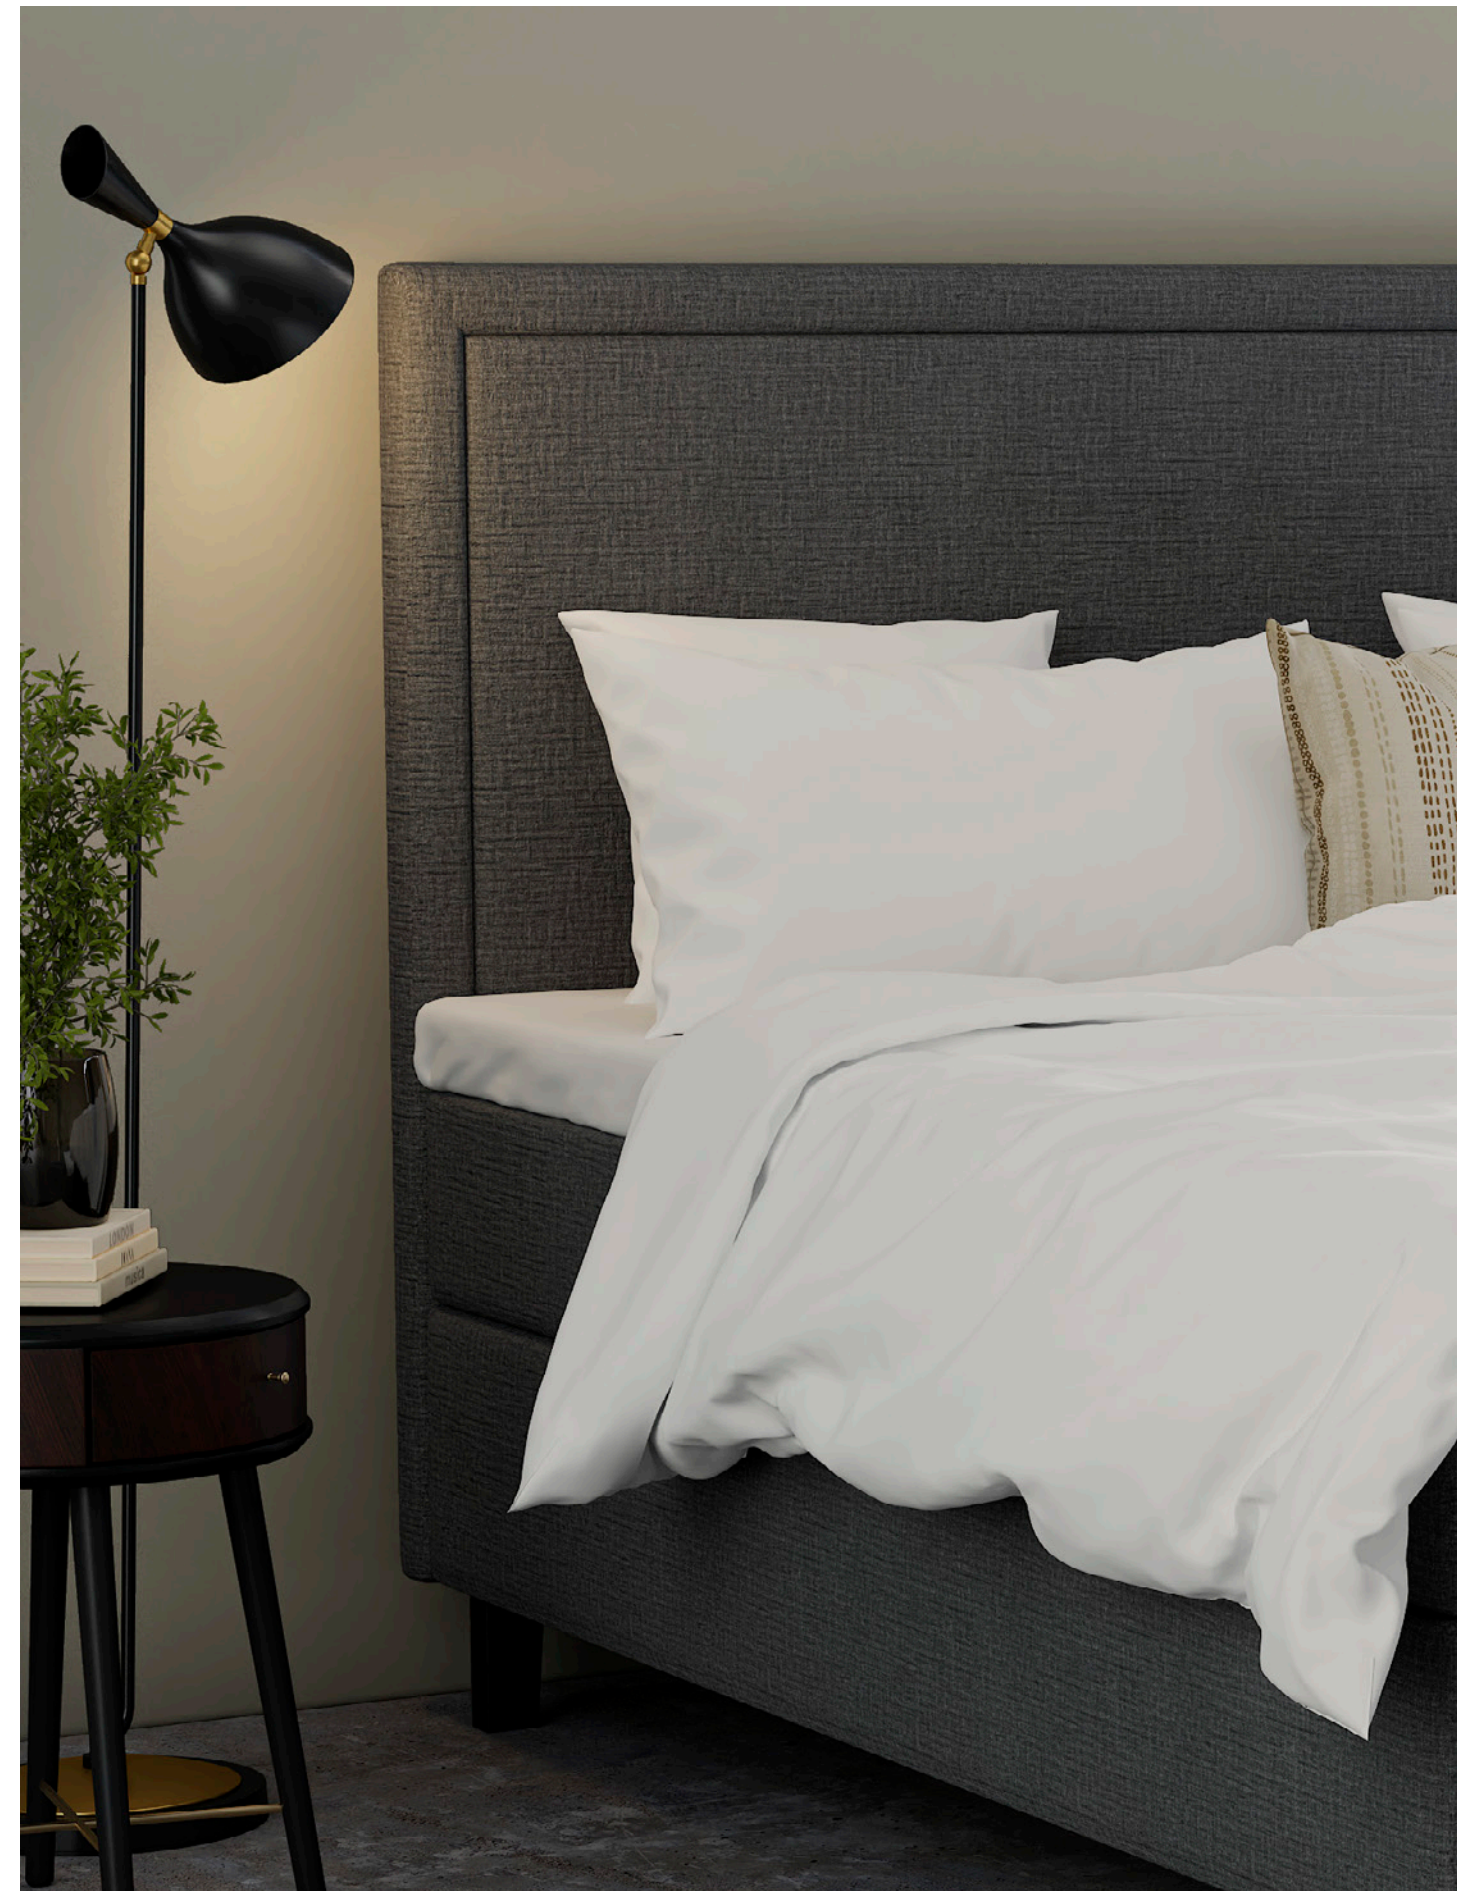

**North Beds**  
Hodepute

50x70

**North Beds**  
Madrassbeskytter

**North Beds**  
Sengepall m/oppbevaring

150x43x51